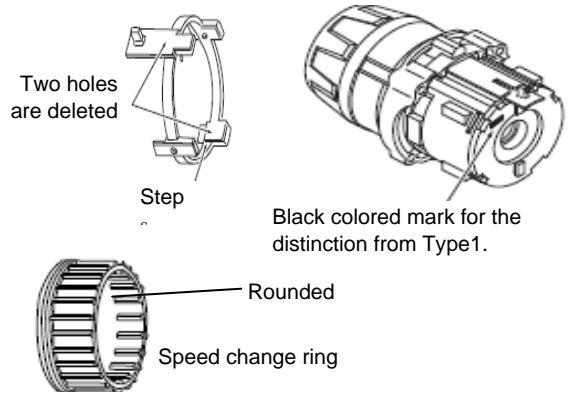

02 - 2010
6339DWFE
14.4V 1/2" DRIVER DRILL KIT
3 - SPEED

Item No	Type	Ref	Part No	Description	Qty	Unit
2			183970-9	HOUSING SET	1	SET
3			266130-9	TAPPING SCREW BIND PT 3X16	9	PC.
4			344391-2	BIT HOLDER	1	PC.
5	1		125261-2	* SPEED CHANGE LEVER ASS'Y	1	PC.
	2		125434-7	* SPEED CHANGE LEVER ASS'Y	1	PC.
6			418753-1	F/R CHANGE LEVER	1	PC.
8			650559-3	SWITCH C3LA-2A-ED	1	PC.
9			687085-9	HOLDER	1	PC.
10			654168-0	SPRING TERMINAL (+)	1	PC.
11			654169-8	SPRING TERMINAL (-)	1	PC.
12			251464-3	- FLAT HEAD SCREW M6X22	1	PC.
14			253798-0	FLAT WASHER 13	1	PC.
15	3		125432-1	* GEAR ASS'Y	1	PC.
		INC.	419558-2	* SPEED CHANGE RING	1	PC.
		INC.	268199-9	* PIN 1.4	2	PC.
		INC.	450385-8	* CHANGE LEVER	1	PC.
16	1		638376-1	YOKE UNIT	1	PC.
	2		638627-2	YOKE UNIT	1	PC.
17			629829-1	ARMATURE	1	PC.
18			638375-3	ENDBELL COMPLETE	1	PC.
19	1		191971-3	CARBON BRUSH CB-430, 2PCS/SET, W/O ORIGIN - N/L/A	1	SET
	2		195018-5	CARBON BRUSH CB-430, 2PCS/SET, W/ ORIGIN	1	SET
20	1		643807-7	BRUSH HOLDER CAP	2	PC.
	2		643929-3	BRUSH HOLDER CAP	2	PC.
21			266282-6	TAPPING SCREW ST3X10	1	PC.
22			689136-4	FET SPACER	1	PC.
23			266045-0	TAPPING SCREW 4X20	4	PC.
25			232220-0	LEAF SPRING	2	PC.
28			344391-2	BIT HOLDER	1	PC.

SERVICE CHANGES

1. Changes on

Item No.	Description	Type 1	Type 2	Type 3
15	Gear Assy	125284-0	125340-6	125432-1
Component of Item No.15	Speed Change Ring	418763-8	419558-2	
	Pin 1.2 / Pin 1.4	268088-8		268199-9
	Change Lever	-----	419557-4	450385-8
5	Speed Change Lever Assy	125261-2		125434-7

Above parts are completely interchangeable as a set.

Gear Assy Type 1 (Color of Lot No. : White)

Shape of gear assy

Gear Assy Type 2 (Color of Lot No. : Silver)

Gear Assy Type 3 (Lot No. 07-25 ~)

A: Change Lever

B: Pin 1.4

C: Gear case A
D: Motor Bracket

Gear case A and Motor bracket are changed. Factory-assembled with the other components. Supplied as the new gear assy.