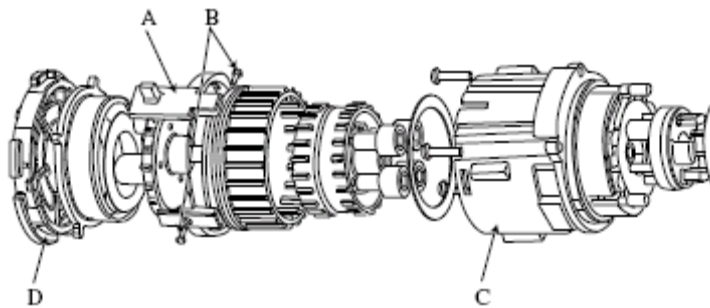

SERVICE CHANGES

1. Changes on

Item No.	Description	Type 1	Type 2	Type 3
15	Gear Assy	125284-0	125340-6	125432-1
Component of Item No.15	Speed Change Ring	418763-8	419558-2	
	Pin 1.2 / Pin 1.4	268088-8		268199-9
	Change Lever	-----	419557-4	450385-8
5	Speed Change Lever Assy	125261-2		125434-7

Above parts are completely interchangeable as a set.

Gear Assy Type 1 (Color of Lot No. : White)

Shape of gear assy

Gear Assy Type 2 (Color of Lot No. : Silver)

Gear Assy Type 3 (Lot No. 07-25 ~)

A: Change Lever

B: Pin 1.4

C: Gear case A
D: Motor Bracket

Gear case A and Motor bracket are changed. Factory-assembled with the other components. Supplied as the new gear assy.