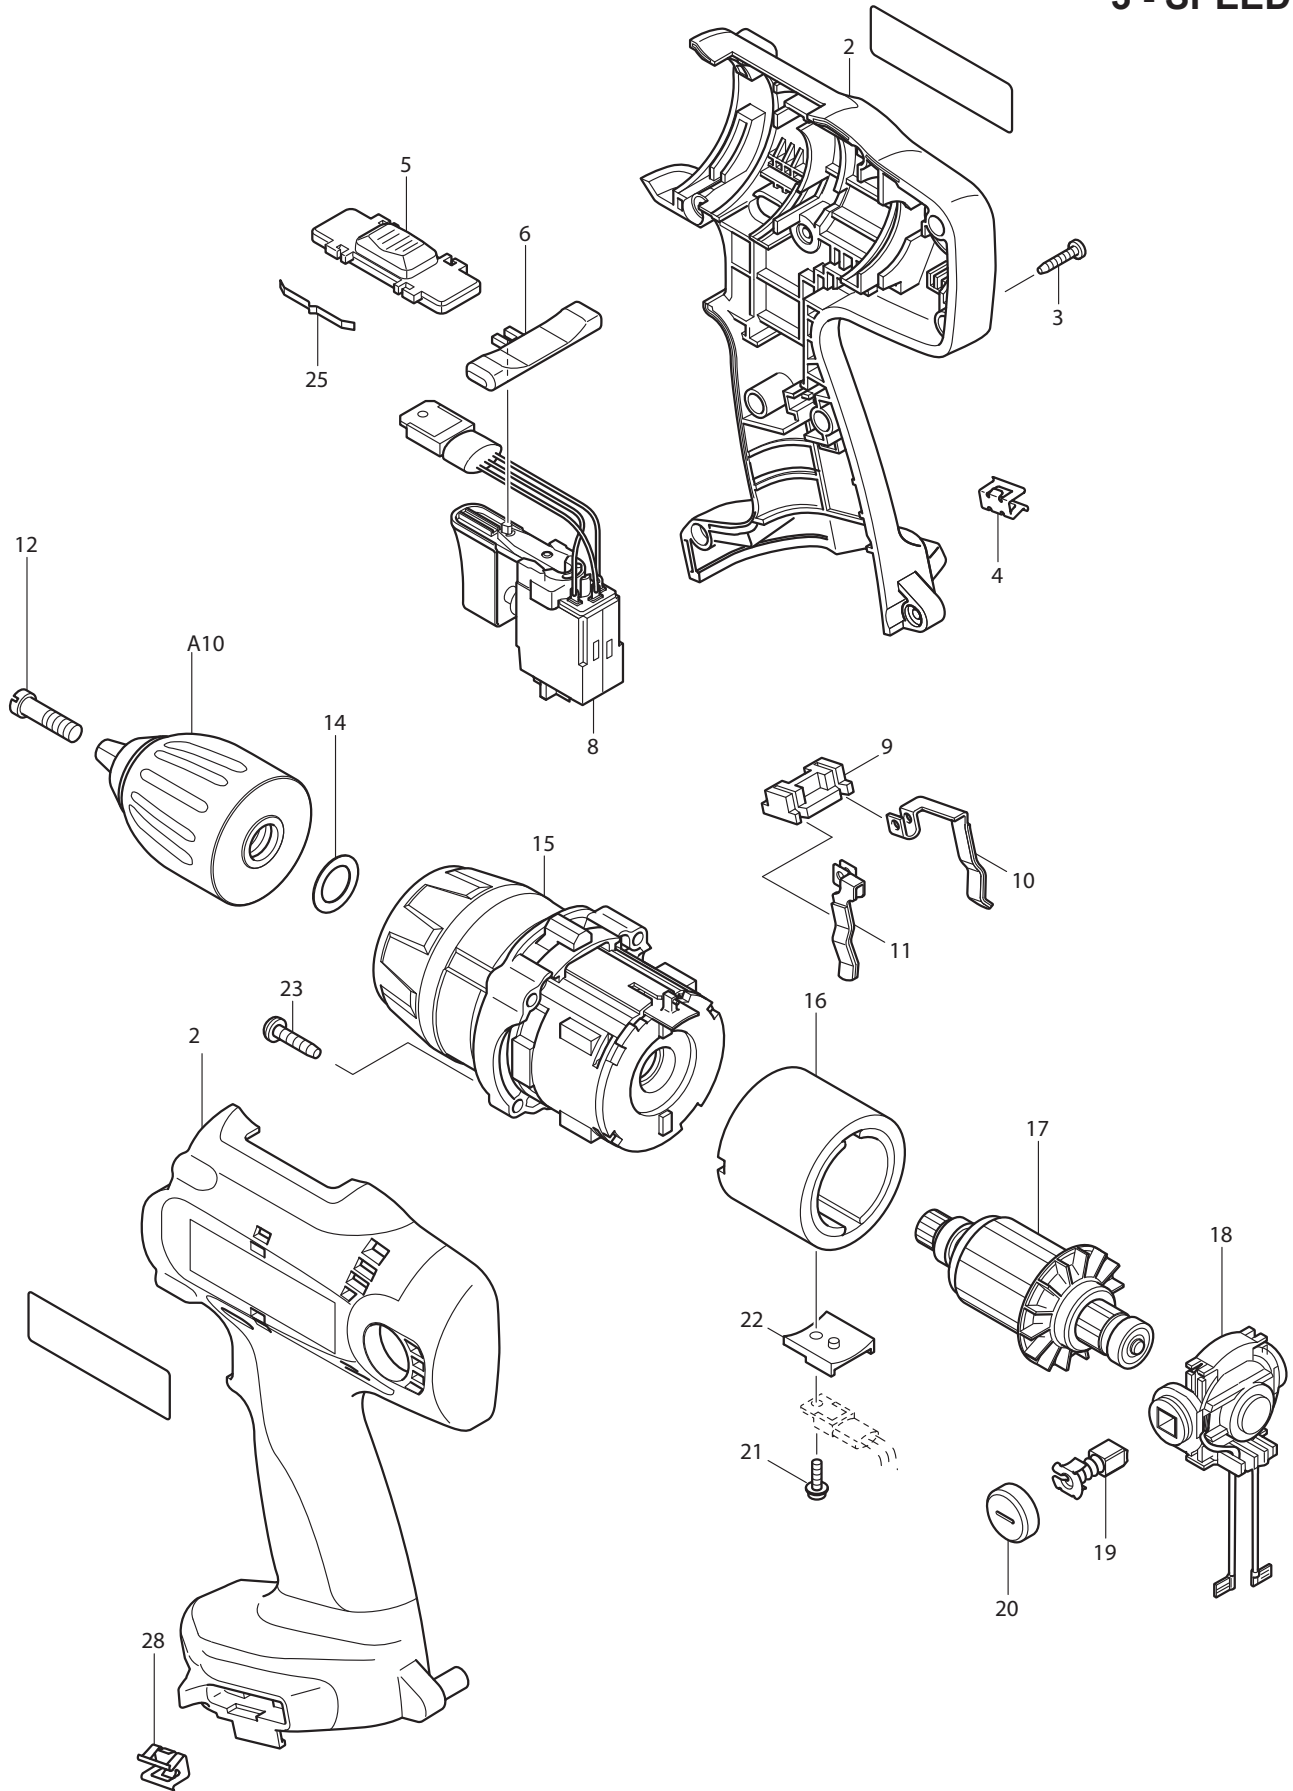

02 - 2010
6339DWFE
14.4V 1/2" DRIVER DRILL KIT
3 - SPEED

Item No	Type	Ref	Part No	Description	Qty	Unit
2			183970-9	HOUSING SET	1	SET
3			266130-9	TAPPING SCREW BIND PT 3X16	9	PC.
4			344391-2	BIT HOLDER	1	PC.
5	1		125261-2	* SPEED CHANGE LEVER ASS'Y	1	PC.
	2		125434-7	* SPEED CHANGE LEVER ASS'Y	1	PC.
6			418753-1	F/R CHANGE LEVER	1	PC.
8			650559-3	SWITCH C3LA-2A-ED	1	PC.
9			687085-9	HOLDER	1	PC.
10			654168-0	SPRING TERMINAL (+)	1	PC.
11			654169-8	SPRING TERMINAL (-)	1	PC.
12			251464-3	- FLAT HEAD SCREW M6X22	1	PC.
14			253798-0	FLAT WASHER 13	1	PC.
15	3		125432-1	* GEAR ASS'Y	1	PC.
		INC.	419558-2	* SPEED CHANGE RING	1	PC.
		INC.	268199-9	* PIN 1.4	2	PC.
		INC.	450385-8	* CHANGE LEVER	1	PC.
16	1		638376-1	YOKE UNIT	1	PC.
	2		638627-2	YOKE UNIT	1	PC.
17			629829-1	ARMATURE	1	PC.
18			638375-3	ENDBELL COMPLETE	1	PC.
19	1		191971-3	CARBON BRUSH CB-430, 2PCS/SET, W/O ORIGIN - N/L/A	1	SET
	2		195018-5	CARBON BRUSH CB-430, 2PCS/SET, W/ ORIGIN	1	SET
20	1		643807-7	BRUSH HOLDER CAP	2	PC.
	2		643929-3	BRUSH HOLDER CAP	2	PC.
21			266282-6	TAPPING SCREW ST3X10	1	PC.
22			689136-4	FET SPACER	1	PC.
23			266045-0	TAPPING SCREW 4X20	4	PC.
25			232220-0	LEAF SPRING	2	PC.
28			344391-2	BIT HOLDER	1	PC.

SERVICE CHANGES

1. Changes on

Item No.	Description	Type 1	Type 2	Type 3
15	Gear Assy	125284-0	125340-6	125432-1
Component of Item No.15	Speed Change Ring	418763-8	419558-2	
	Pin 1.2 / Pin 1.4	268088-8		268199-9
	Change Lever	-----	419557-4	450385-8
5	Speed Change Lever Assy	125261-2		125434-7

Above parts are completely interchangeable as a set.

Gear Assy Type 1 (Color of Lot No. : White)

Shape of gear assy

Gear Assy Type 2 (Color of Lot No. : Silver)

Gear Assy Type 3 (Lot No. 07-25 ~)

A: Change Lever

B: Pin 1.4

C: Gear case A
D: Motor Bracket

Gear case A and Motor bracket are changed. Factory-assembled with the other components. Supplied as the new gear assy.